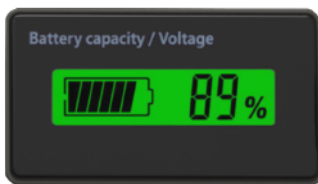

PowerACE

X10

THE SMART SOLUTION TO HANDLE YOUR LEISURE BATTERY

- Suitable for all 12V batteries up to 120Ah
- Integrated wheels for easy transport
- Ergonomic telescopic handle
- Internal cabling
- Including strap for floor mounting

- Quick connections:**
- Terminal posts (high current)
- Anderson connector
- Dual USB socket
- 12V socket

- Built-in protection:**
- Automatic main fuse 60A
- Auxiliary fuse 10A

Battery capacity meter:

The PowerACE X10 is a universal battery trolley offering unprecedented ease of use!

The integrated wheels combined with the telescopic handle make handling a heavy battery a breeze.

Combined with the quick connection possibilities, built-in automatic protection and battery capacity meter, this makes the PowerACE X10 the versatile and indispensable accessory for every battery.